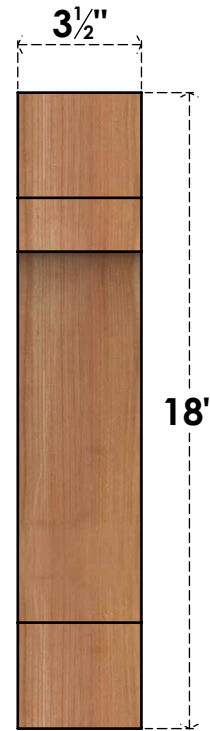

# BRC04X06X18MRC00SWR

3 1/2"W X 6"D X 18"H MERCED SMOOTH BRACE, WESTERN RED CEDAR

**SIDE**

**FRONT**

**EKENA MILLWORK**  
 2300 WEST MAIN ST.  
 CLARKSVILLE, TX 75426  
 TOLL FREE: 866-607-0453  
 WWW.EKENAMILLWORK.COM

**NOTES**

1. INSTALLATION TO BE COMPLETED IN ACCORDANCE WITH MANUFACTURER'S SPECIFICATIONS.
2. DRAWING MAY NOT BE TO SCALE
3. THIS DRAWING IS INTENDED FOR DESIGN AND PLANNING PURPOSES ONLY.
4. ALL INFORMATION CONTAINED HEREIN WAS CURRENT AT THE TIME OF DEVELOPMENT BUT MUST BE REVIEWED AND APPROVED BY THE PRODUCT MANUFACTURER TO BE CONSIDERED ACCURATE.
5. PRODUCTS ARE NOT KILN DRIED. THIS ITEM IS UNIQUE AND WILL CONTAIN THE NATURAL VARIATIONS THAT THE WOOD SPECIES OFFERS. THIS MAY RESULT IN VARIATIONS UP TO 1/4"