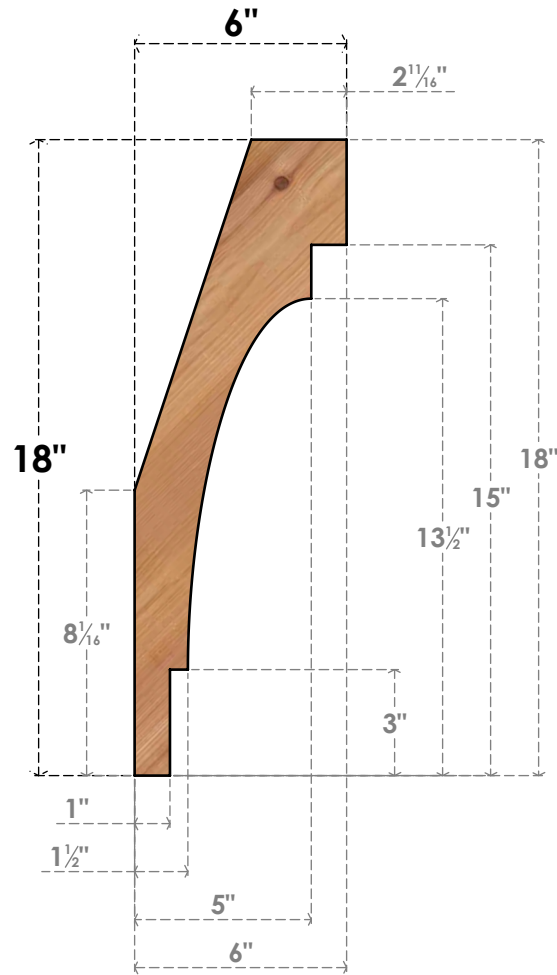

# BRC04X06X18MRC00SWR

3 1/2"W X 6"D X 18"H MERCED SMOOTH BRACE, WESTERN RED CEDAR

**SIDE**

**FRONT**

**EKENA MILLWORK**  
 2300 WEST MAIN ST.  
 CLARKSVILLE, TX 75426  
 TOLL FREE: 866-607-0453  
 WWW.EKENAMILLWORK.COM

**NOTES**

1. INSTALLATION TO BE COMPLETED IN ACCORDANCE WITH MANUFACTURER'S SPECIFICATIONS.
2. DRAWING MAY NOT BE TO SCALE
3. THIS DRAWING IS INTENDED FOR DESIGN AND PLANNING PURPOSES ONLY.
4. ALL INFORMATION CONTAINED HEREIN WAS CURRENT AT THE TIME OF DEVELOPMENT BUT MUST BE REVIEWED AND APPROVED BY THE PRODUCT MANUFACTURER TO BE CONSIDERED ACCURATE.
5. PRODUCTS ARE NOT KILN DRIED. THIS ITEM IS UNIQUE AND WILL CONTAIN THE NATURAL VARIATIONS THAT THE WOOD SPECIES OFFERS. THIS MAY RESULT IN VARIATIONS UP TO 1/4"